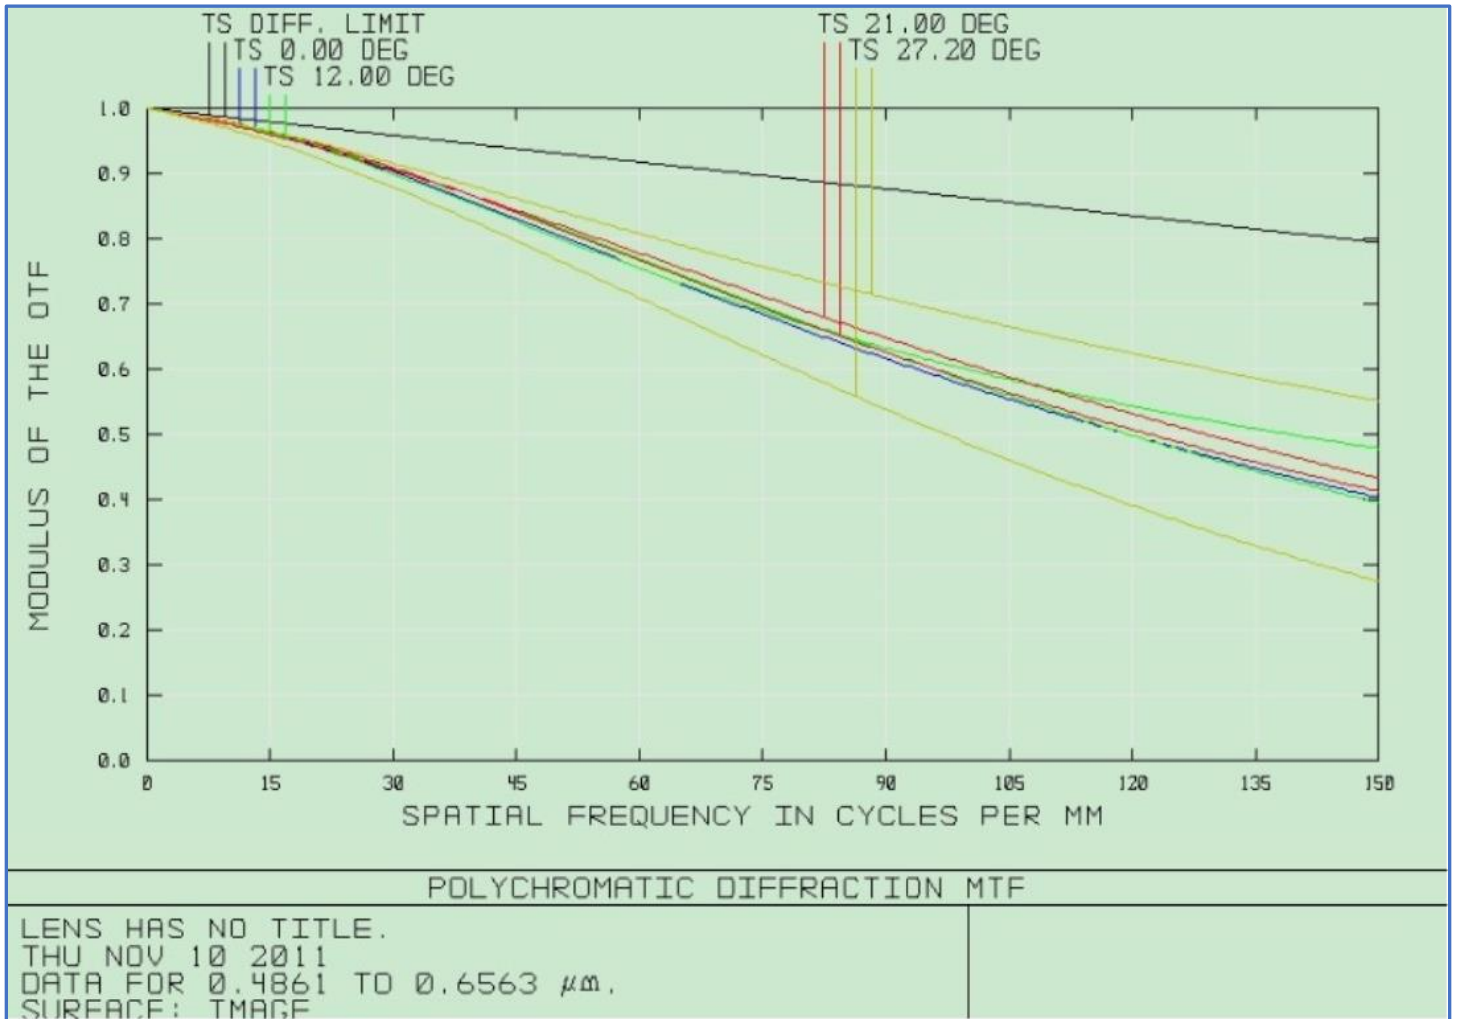

PT-0816B3MP OPTICAL DATA

Figure 1: MTF Curves