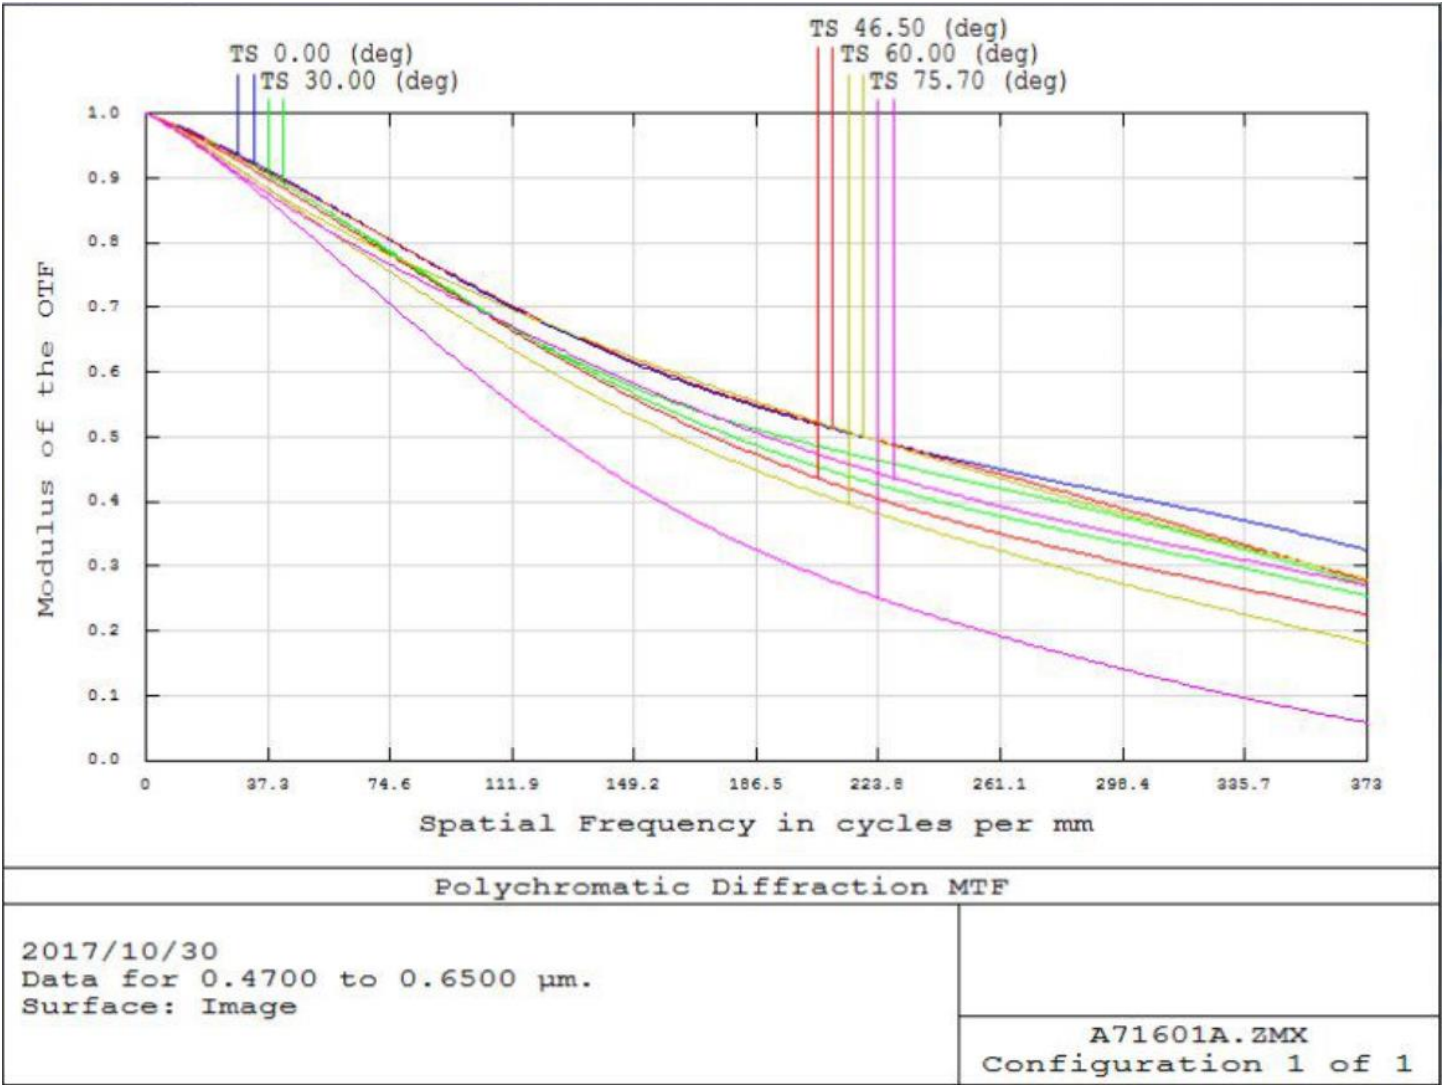

# PT-03125BL-14MP OPTICAL DATA

Figure 1: MTF Curves