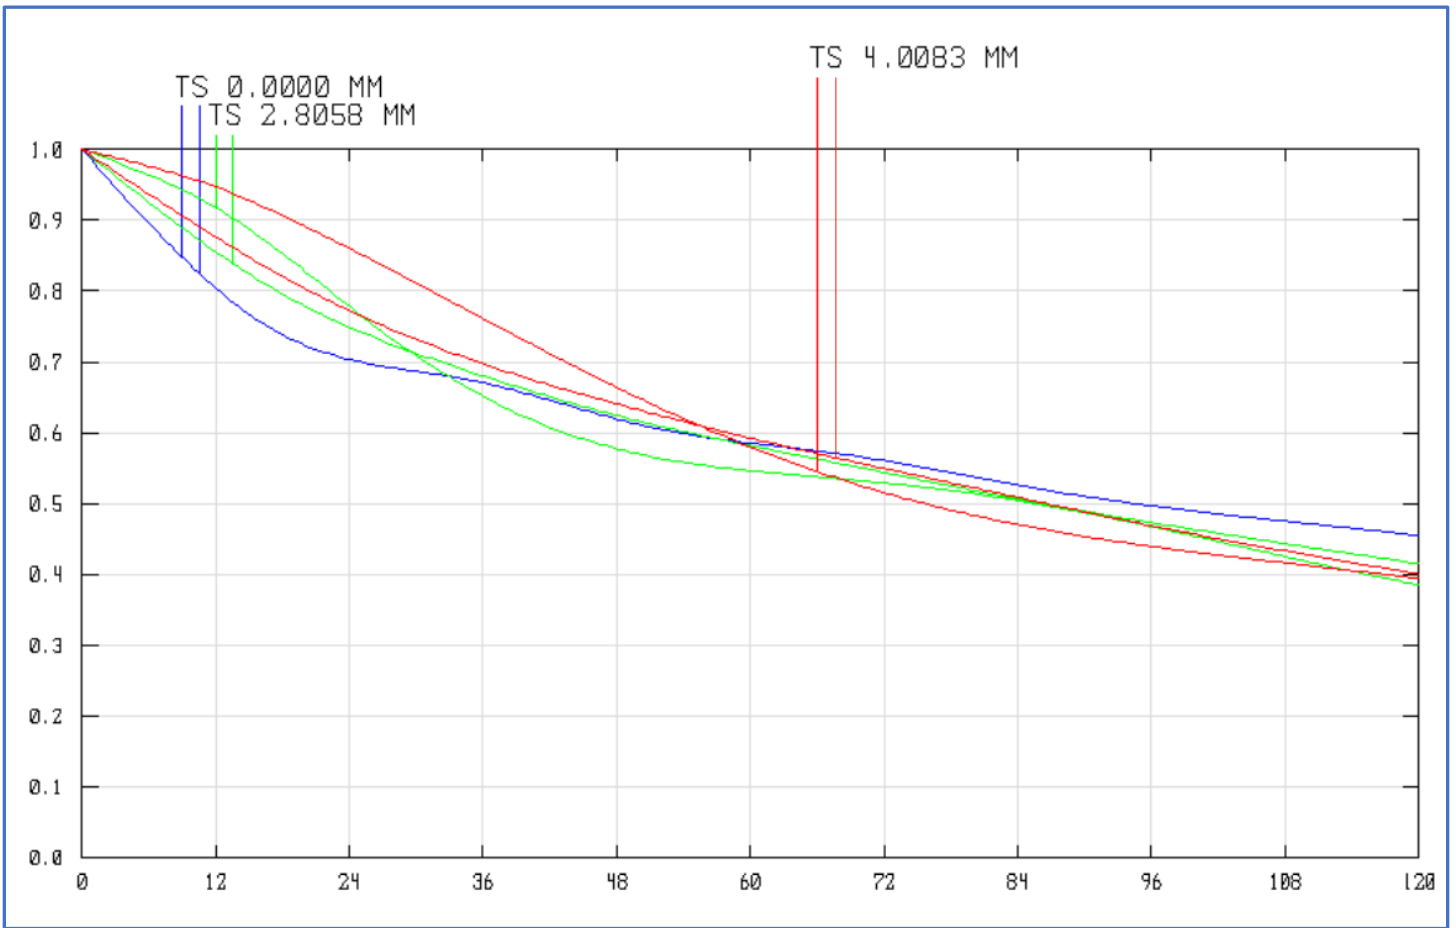

# PT-2516BMP OPTICAL DATA

Figure 1: MTF Curves (Visible Light)