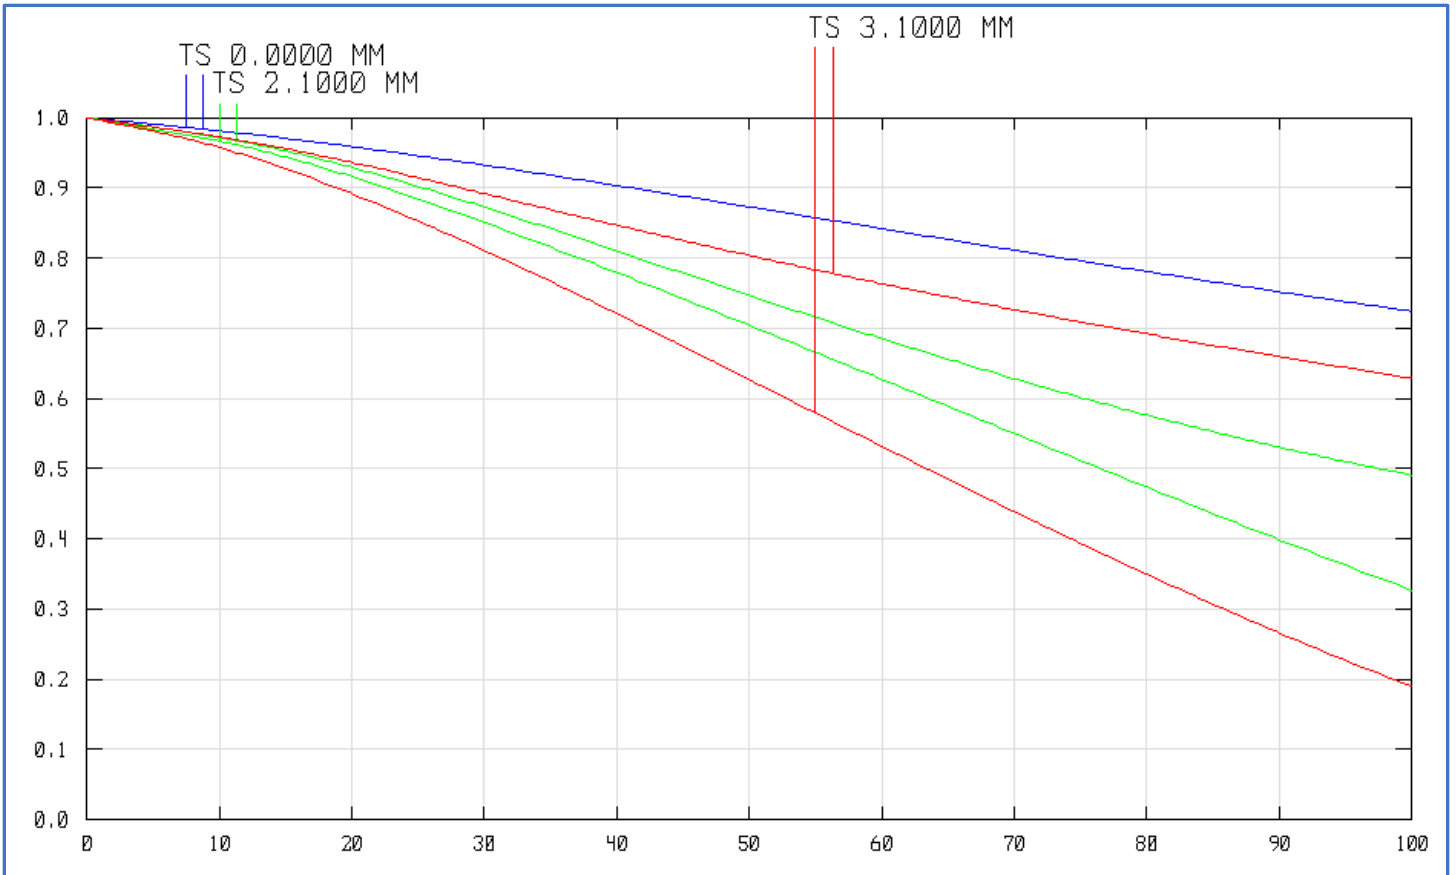

PT-1030VS OPTICAL DATA

Figure 1: MTF Curves