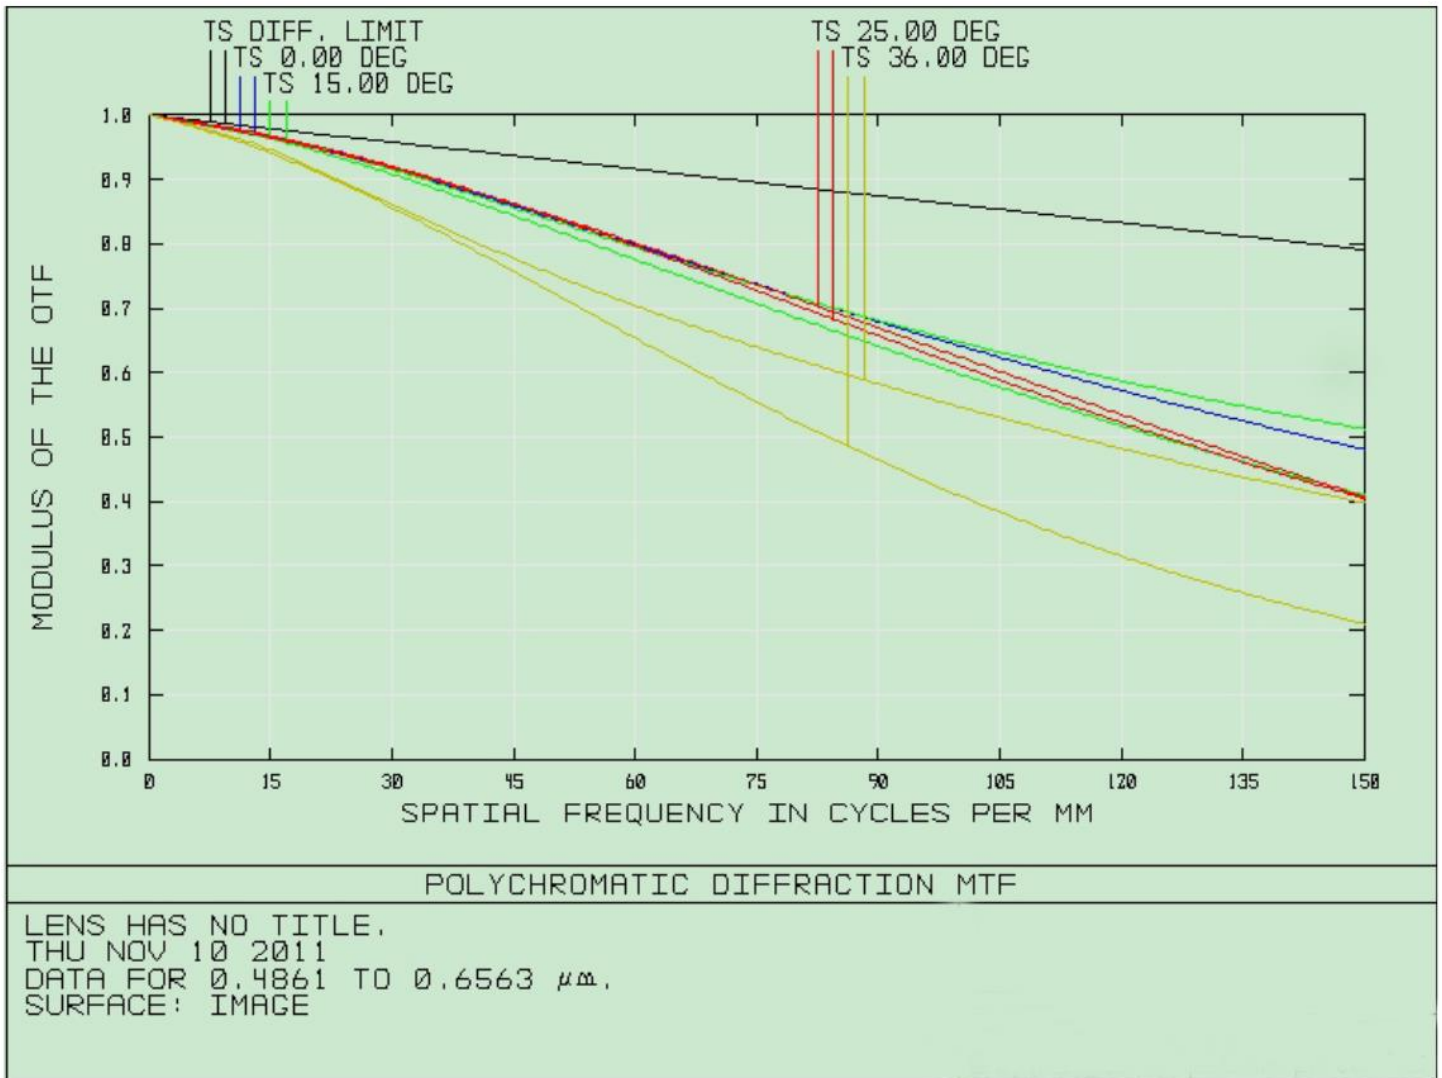

PT-0616B3MP OPTICAL DATA

Figure 1: MTF Curves